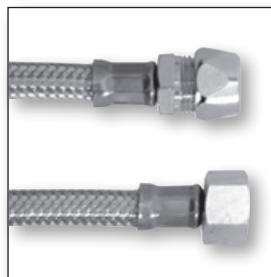

### Pressure-Proofed Flexible Hoses by BENKISER

Certified according DVGW W543, KTW-A, DN 8, 90° Hot Water, 10 Bar  
with W 270 Approval (Hygienic Inner Tube) for Drinking Water  
with Wires made out of Stainless Steel ...

Flexibler Schlauch DVGW / Flexible Hose DVGW

- MS-Quetschverschraubung 3/8" x ø 10 mm -  
Glatter Rohrstutzen ø 10 mm  
C.P. Brass Compression Nut 3/8" x ø 10 mm -  
Plain Tube Connection ø 10 mm

**Art. 565 38 30** Länge/Length 30 cm

**Art. 565 38 50** Länge/Length 50 cm

Flexibler Schlauch DVGW

Flexible Hose DVGW

- MS-Quetschverschraubung 3/8" x ø 10 mm -  
MS-Überwurfmutter 3/8"  
C.P. Brass Compression Nut 3/8" x ø 10 mm -  
Brass Female Connection 3/8"

**Art. 567 38 30** Länge/Length 30 cm

**Art. 567 38 50** Länge/Length 50 cm

Flexibler Schlauch DVGW

Flexible Hose DVGW

- MS-Quetschverschraubung 3/8" x ø 10 mm -  
MS-Überwurfmutter 1/2"  
C.P. Brass Compression Nut 3/8" x ø 10 mm -  
Brass Female Connection 1/2"